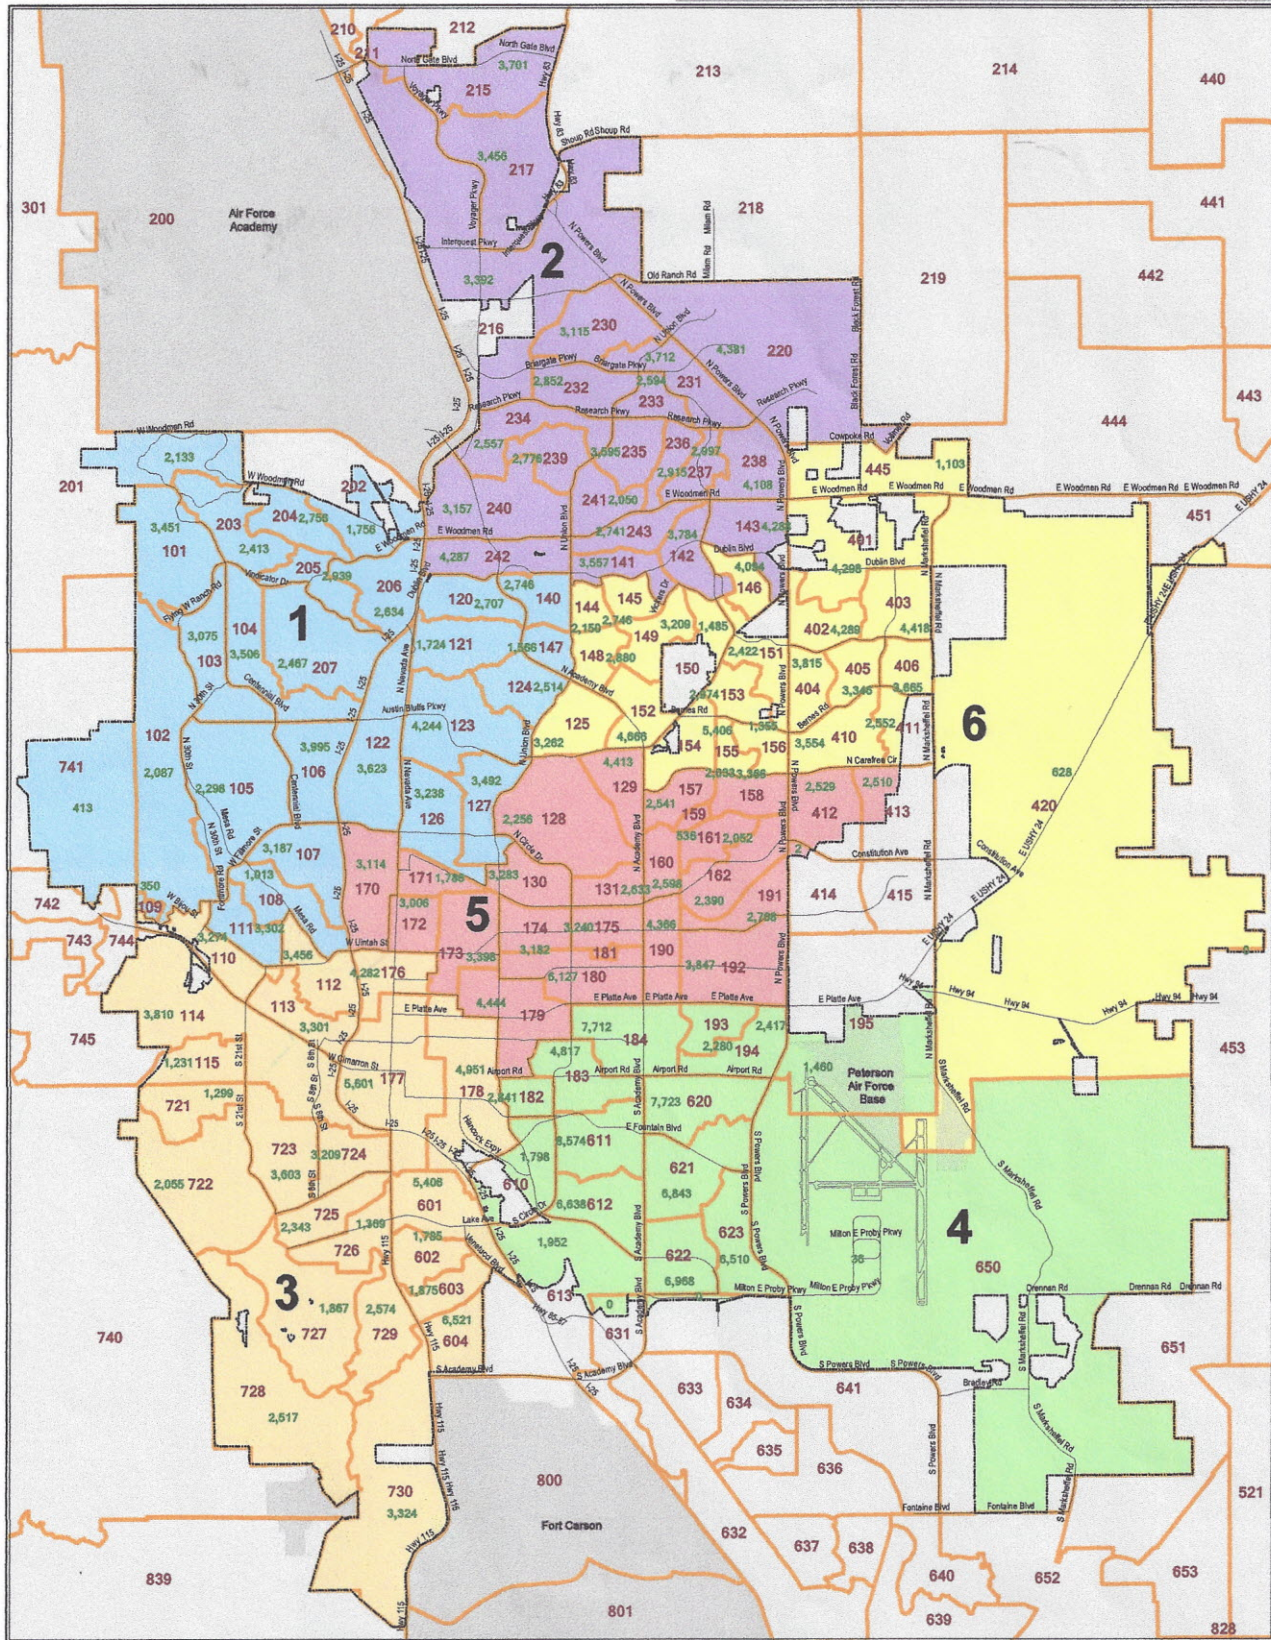

# COLORADO SPRINGS

Final Council Districts  
November 2012

## LEGEND

- District 1
- District 4
- 999 Precinct Boundary
- Military
- District 2
- District 5
- 1,000 Precinct Population
- County
- District 3
- District 6
- City Limits

Copyright © 2012 City of Colorado Springs on behalf of the Colorado Springs Utilities. All rights reserved. This work, and/or the data contained hereon, may not be reproduced, modified, distributed, republished, used to prepare derivative works, publicly displayed or commercially exploited in any manner without the prior express written consent of the City of Colorado Springs and Colorado Springs Utilities. This work was prepared utilizing the best data available at the time of creation and is intended for internal use only. Neither the City of Colorado Springs, the Colorado Springs Utilities, nor any of their employees makes any warranty, express or implied, or assumes any legal liability or responsibility for accuracy, completeness, or usefulness of any data contained hereon. The City of Colorado Springs, Colorado Springs Utilities and their employees explicitly disclaim any responsibility for the data contained hereon.

Population Statistics		
District 1:	69,629	(16.6%)
District 2:	70,015	(16.7%)
District 3:	69,653	(16.6%)
District 4:	68,569	(16.4%)
District 5:	70,654	(16.9%)
District 6:	70,350	(16.8%)
<b>City Total:</b>	<b>418,870</b>	